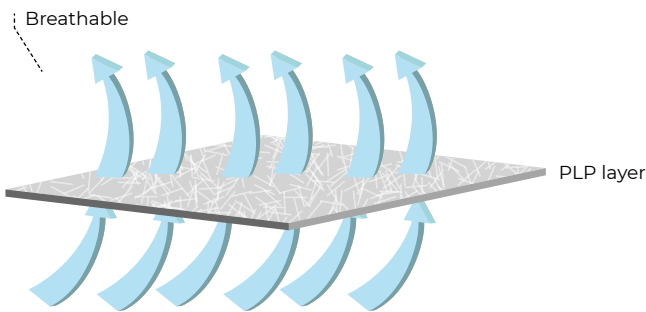

REFLEXX LAB COAT 50

PLP Lab Coat

Laboratory lab coat made of polypropylene.

One external chest pocket and two side pockets.

Elasticated cuffs for improved fit.

Front closure with four snap buttons.

Shirt collar.